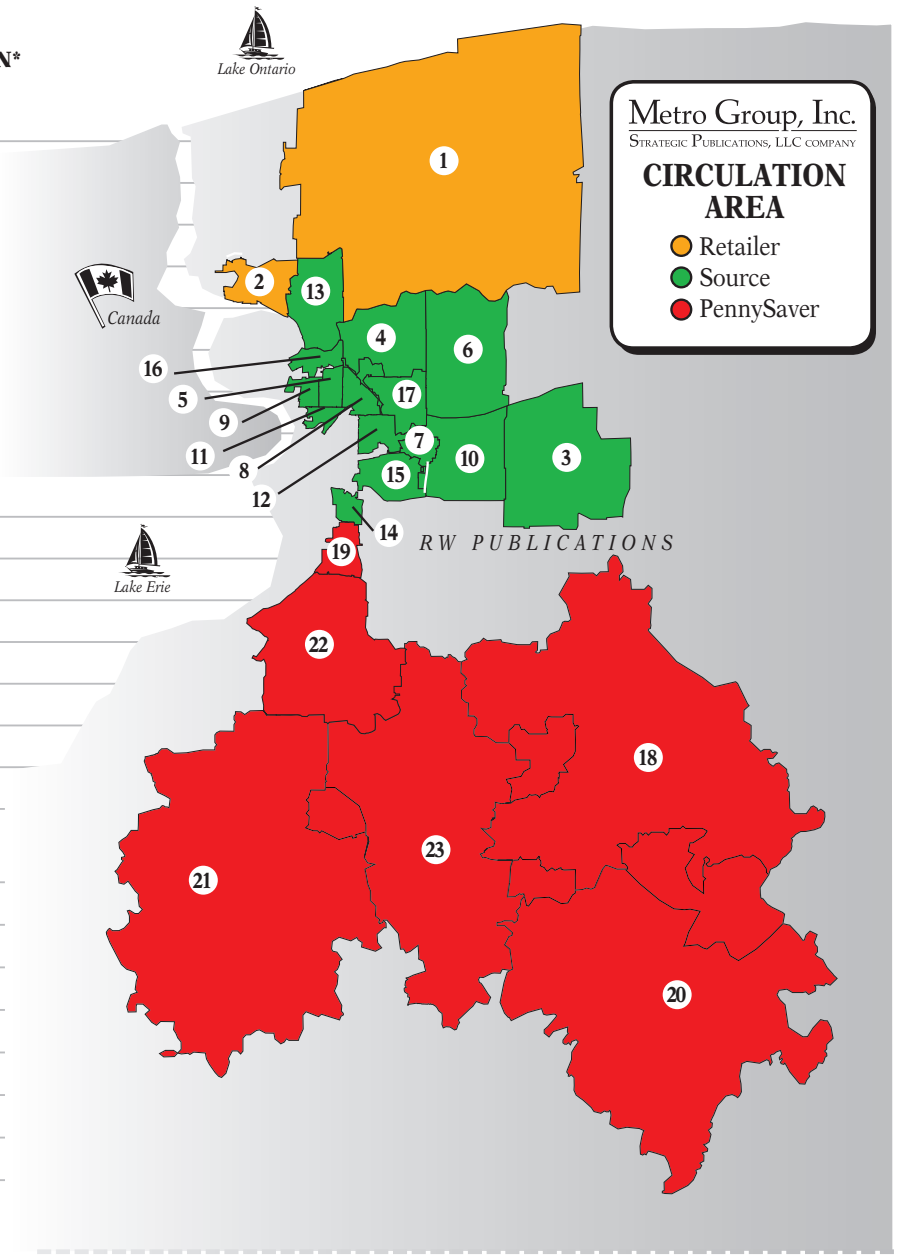

Circulation Area

Metro Group's free community publications reach more than 317,000* homes throughout Western New York. Your advertising message works harder in a Metro Group publication!

	EDITION	CIRCULATION*
RETAILER	1 Lockport	31,747
	2 Niagara Falls/Wheatfield	11,551
	3 Alden	5,281
	4 Amherst/Getzville	16,249
	5 Amherst/Tonawanda	14,436
	6 Clarence	7,936
	7 Depew	7,631
	8 Eggertsville/Snyder	11,907
	9 Kenmore/Tonawanda	13,542
	10 Lancaster	13,068
	11 North Buffalo	14,935
	12 North Cheektowaga	19,021
	13 North Tonawanda	16,988
	14 South Buffalo	16,447
	15 South Cheektowaga	16,506
	16 Tonawanda	10,442
	17 Williamsville	10,778
NORTH CIRCULATION		238,465*
SOURCE	18 Arcade	12,642
	19 Blasdell-Lackawanna	12,758
	20 Cuba-Franklinville	8,059
	21 Gowanda	10,850
	22 Hamburg	24,742
	23 Springville	9,768
SOUTH CIRCULATION		78,819*
TOTAL CIRCULATION		317,284*

*CVC Audit September 2010

Also consider our weekly, paid subscription newspapers! Contact the Metro Group to learn more: